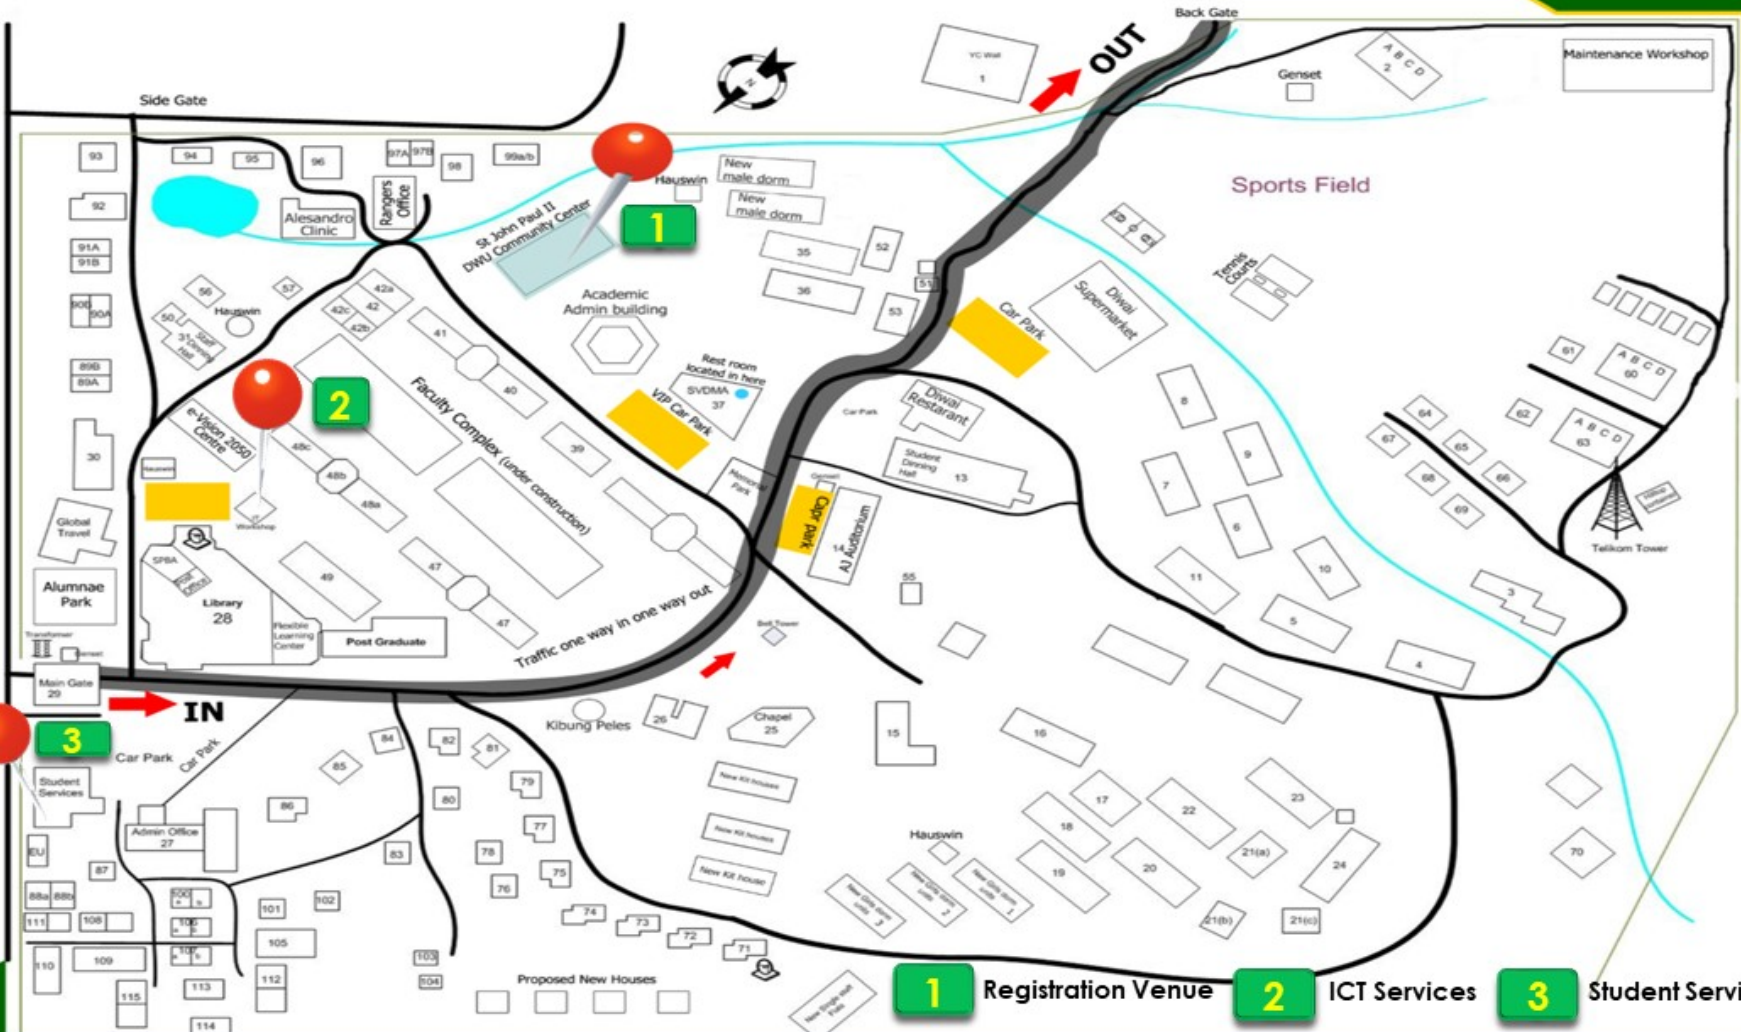

Madang Campus Map

Building names corresponding to the #

- 1 YC Hall
 - 2 Laia Lodge
 - 3 Marist Brothers
 - 4 TDEC Male Cottage
 - 5 Cottage F
 - 6 Cottage C
 - 7 Cottage B
 - 8 Cottage A
 - 9 Cottage E
 - 10 Cottage D
 - 11 TDEC Cottage 2
 - 12 Diwai Super Market
 - 14 Arnold Jansen (AJ) Hall
 - 15 SSP Sisters Convent
 - 16 Maria Helena Convent
 - 17 Female Rec Hall
 - 18 Helena Dorm
 - 19 Patricia Dorm
 - 20 Edith Dorm
 - 21a Education Blocks
 - 21c TDEC Laundry
 - 22 Claire Dorm
 - 23 Cornelia Dorm
 - 24 TDEC Female cottage
 - 25 Chaplains House
 - 27 administration building
 - 28 Friendship Library
 - 29 Main Gate
 - 30 SVD House
 - 31 Staff Mess
 - 32 Alessandro Clinic
 - 33 Rangers Office
 - 34 Rangers Office
 - 35 Male dorm (Brothers Hall)
 - 36 Male dorm (Festivals Hall)
 - 37 SVD Memorial Auditorium
 - 38 Physiotherapy Block 131-136
 - 39 P&S Studies Block 121-126
 - 40 IS Lab 114- 116
 - 41 Computer Labs 111-112
 - 42 First & Pharmacy Rooms
 - 42a TDEC Labs
 - 42b Electronic Media Studio
 - 42c Post Graduate Computer Lab
 - 43 CA Department
 - 44 TDEC Blocks 222-226 / IS Lab-221
 - 45 Lecture Rooms
 - 46 RS Blocks 241-243
 - 47 MM Blocks 321-327
 - 48a CA Lecture Room
 - 48b Business Studies Office
 - 48c CA Lecture Room
 - 49 RS Blocks 411-415, 421-425
 - 50 Laundry Room
 - 51 Pump House
 - 53 Ablution Blocks
 - 54
 - 55 Overhead Tanks
 - 56 Staff Mess w/c
 - 57 Tolls
 - 105 Christian Brothers House
- Staff Houses**
- 60 76 92 108
 - 61 77 93 109
 - 62 78 94 110
 - 63 79 95 111
 - 64 80 96 112
 - 65 81 97 113
 - 66 82 98 114
 - 67 83 99 115
 - 68 84 100
 - 69 85 101
 - 70 86 102
 - 71 87 103
 - 72 88 104
 - 73 89 105
 - 74 90 106
 - 75 91 107

- 1 Registration Venue
- 2 ICT Services
- 3 Student Services

Keys

- Car parks
- Registration Venue
- main route (one way)
- Rest room

Note: This map is not drawn to scale. Reference purpos only